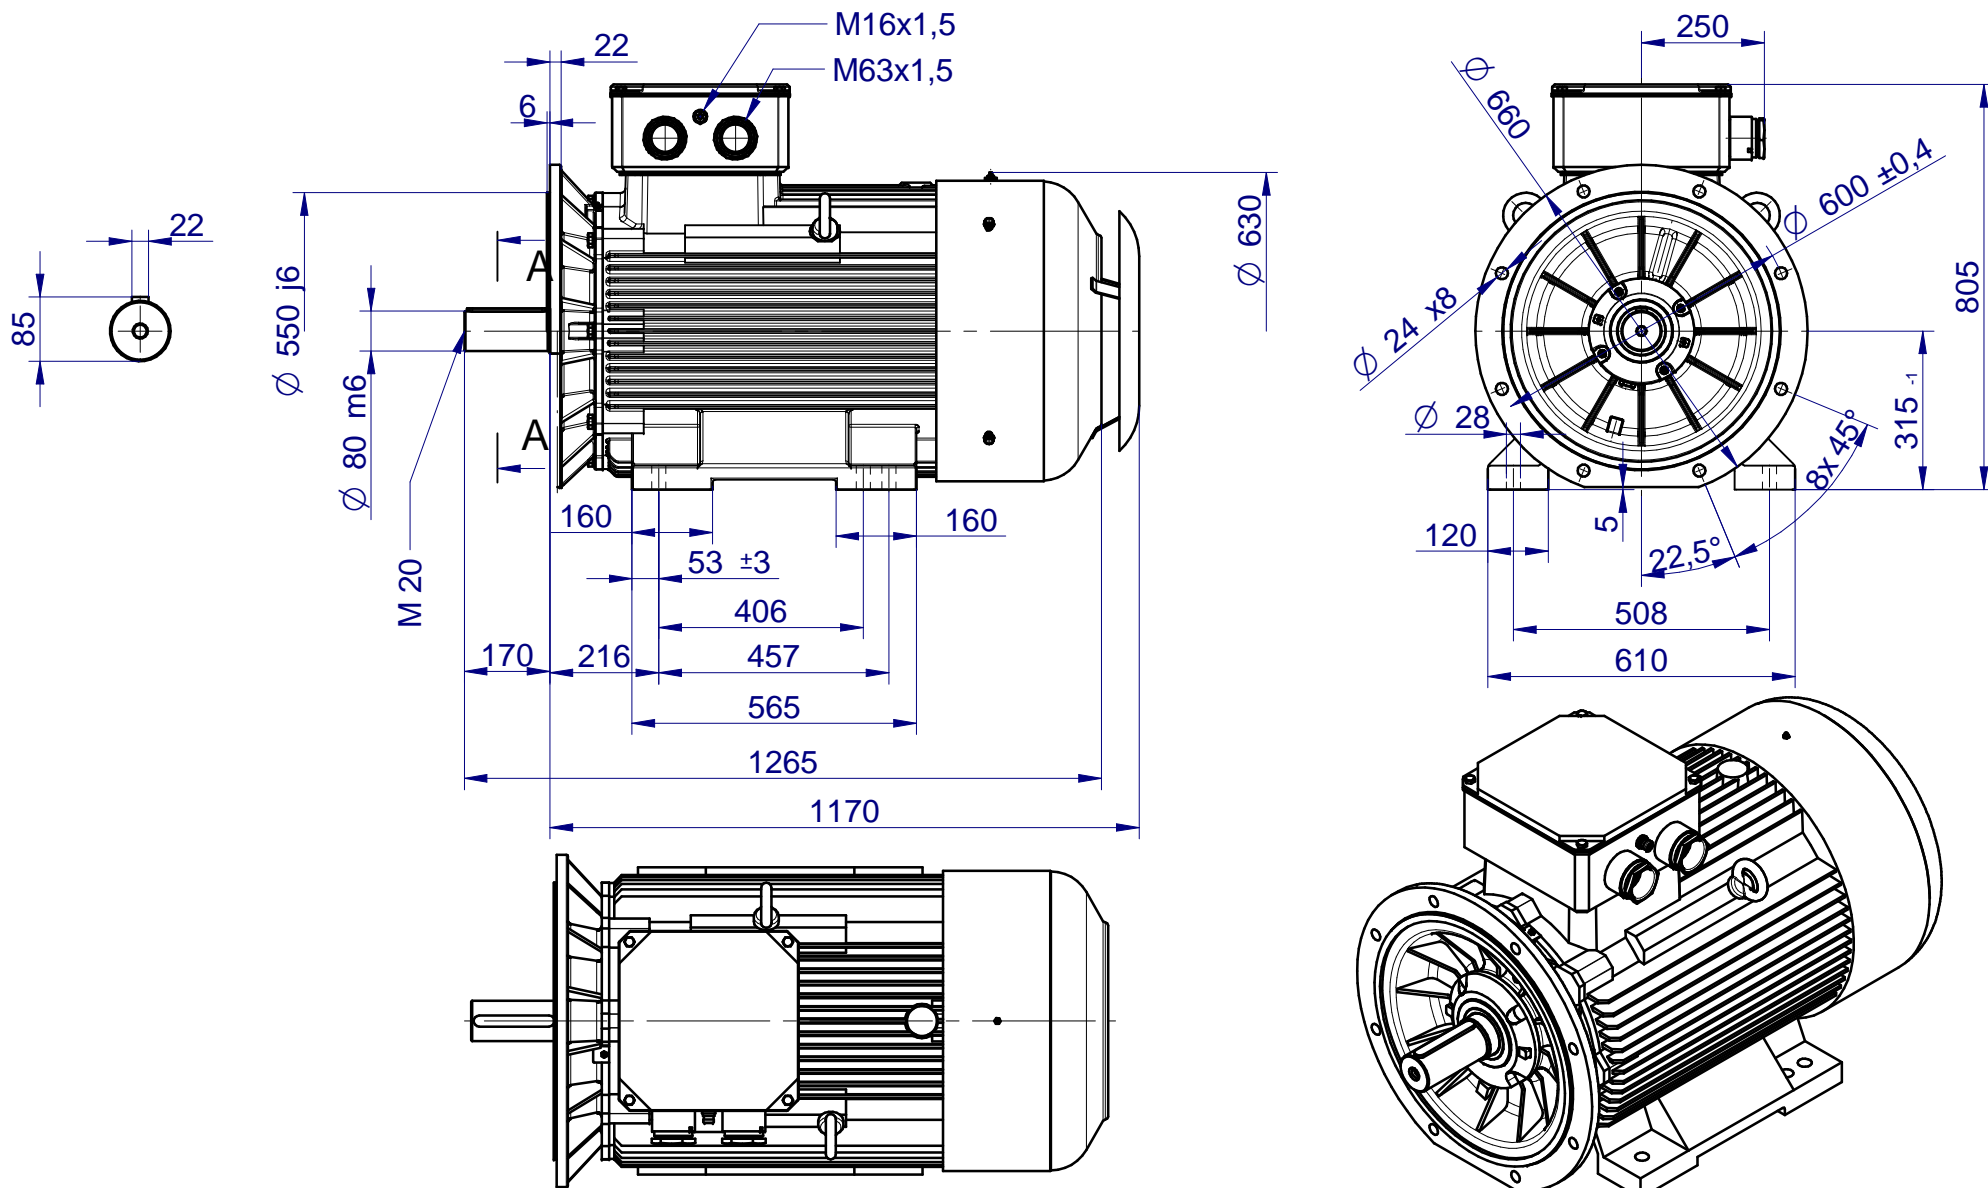


	Motor type 3SIE315S4-8; M4A,B; M6A; M8A,B	2021-04-12
	Drawing no. S09-557..674-000	

CELMA
indukta

Cantoni
GROUP

Motor type

3SIEL315S4-8;M4A,B;M6A;M8A,B

2021-04-12

Drawing no.

S09-566...675-000

Scale

1:15

CELMA
indukta

Cantoni
GROUP

Motor type

3SIEK315S4-8;M4A,B;M6A;M8A,B

2021-04-12

Drawing no.

S05,09-575..676-000

Scale

1:15