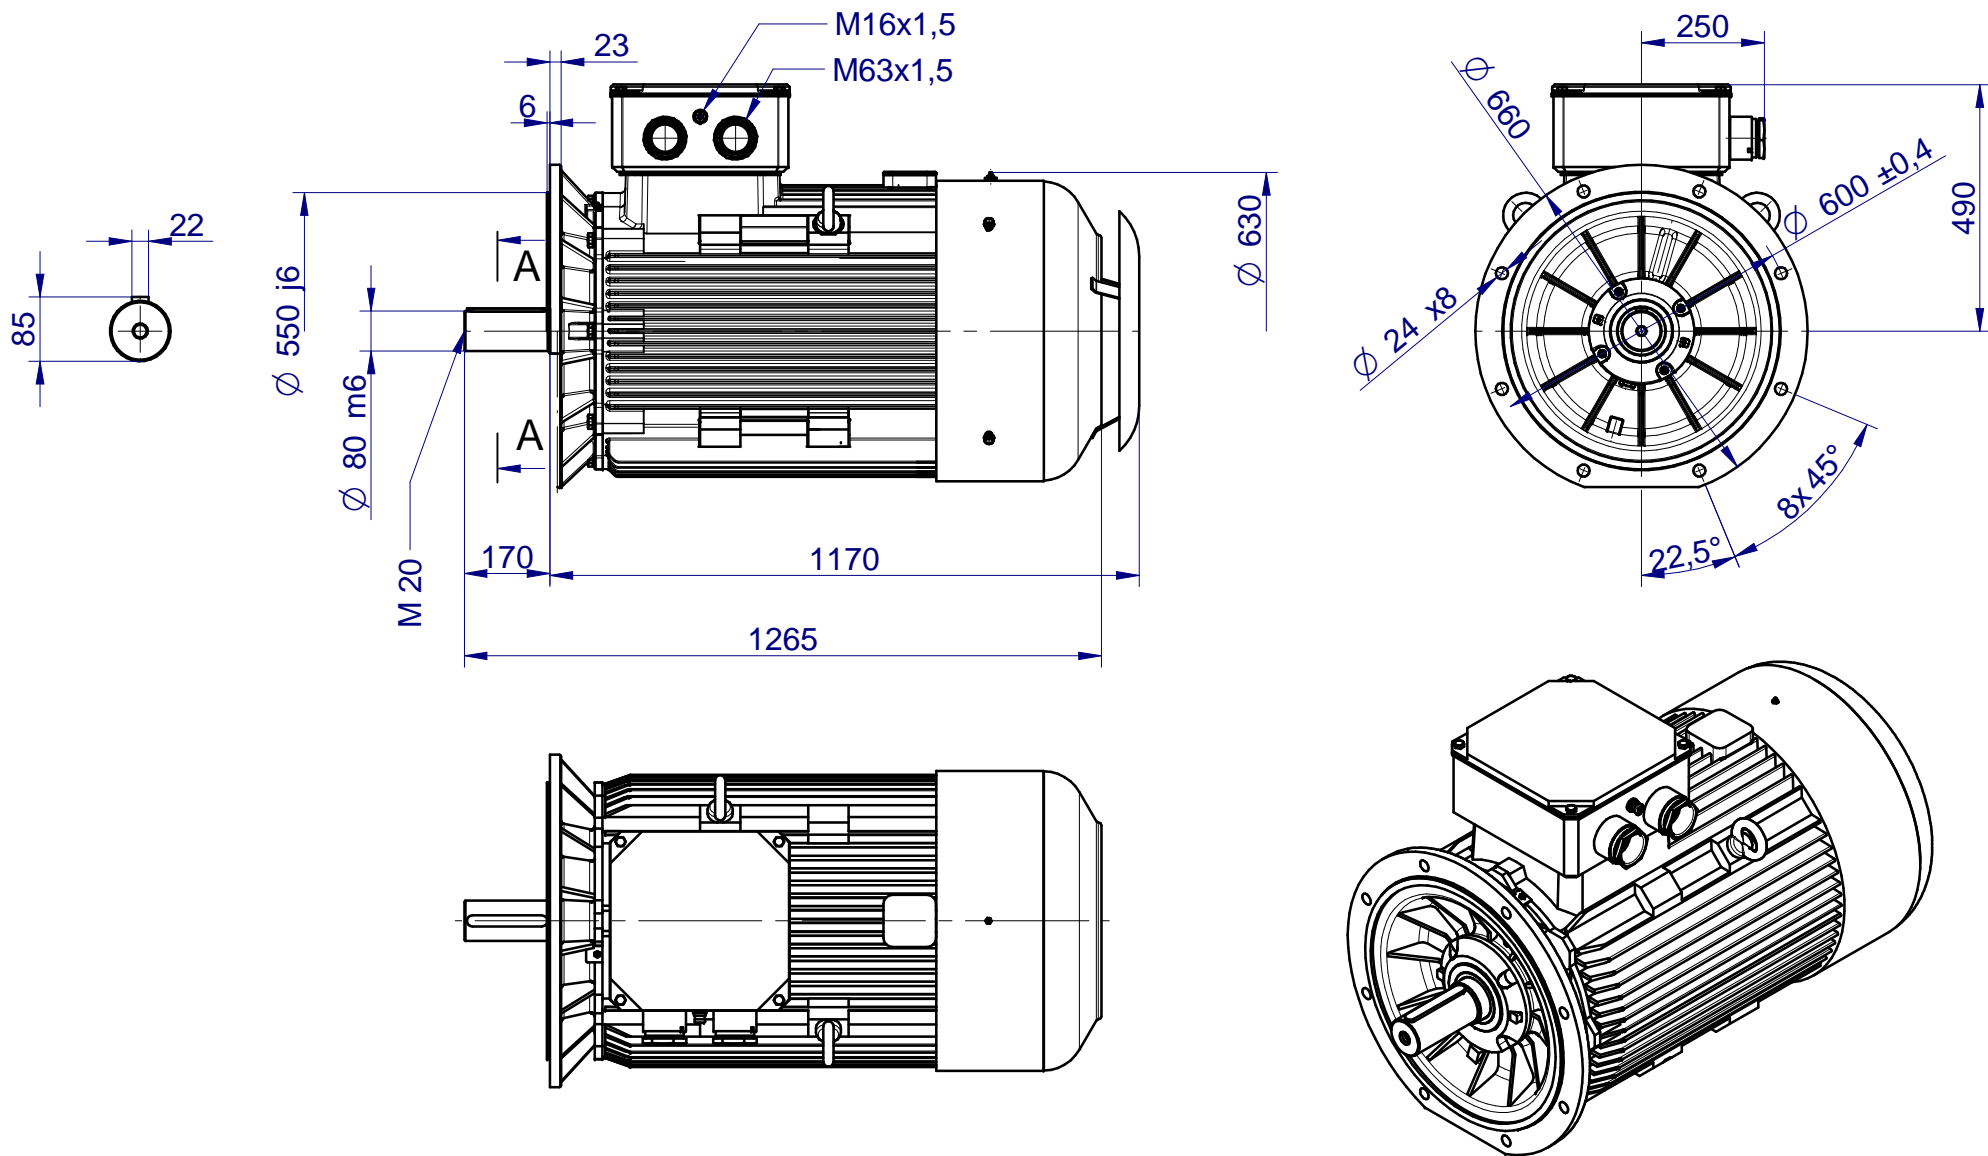


	Motor type 3SIE315S4-8; M4A,B; M6A; M8A,B	2021-04-12
	Drawing no. S09-557..674-000	

CELMA
indukta

Cantoni
GROUP

Motor type

3SIEL315S4-8;M4A,B;M6A;M8A,B

2021-04-12

Drawing no.

S09-566...675-000

Scale

1:15

CELMA
indukta

Cantoni
GROUP

Motor type

3SIEK315S4-8;M4A,B;M6A;M8A,B

2021-04-12

Drawing no.

S05,09-575..676-000

Scale

1:15