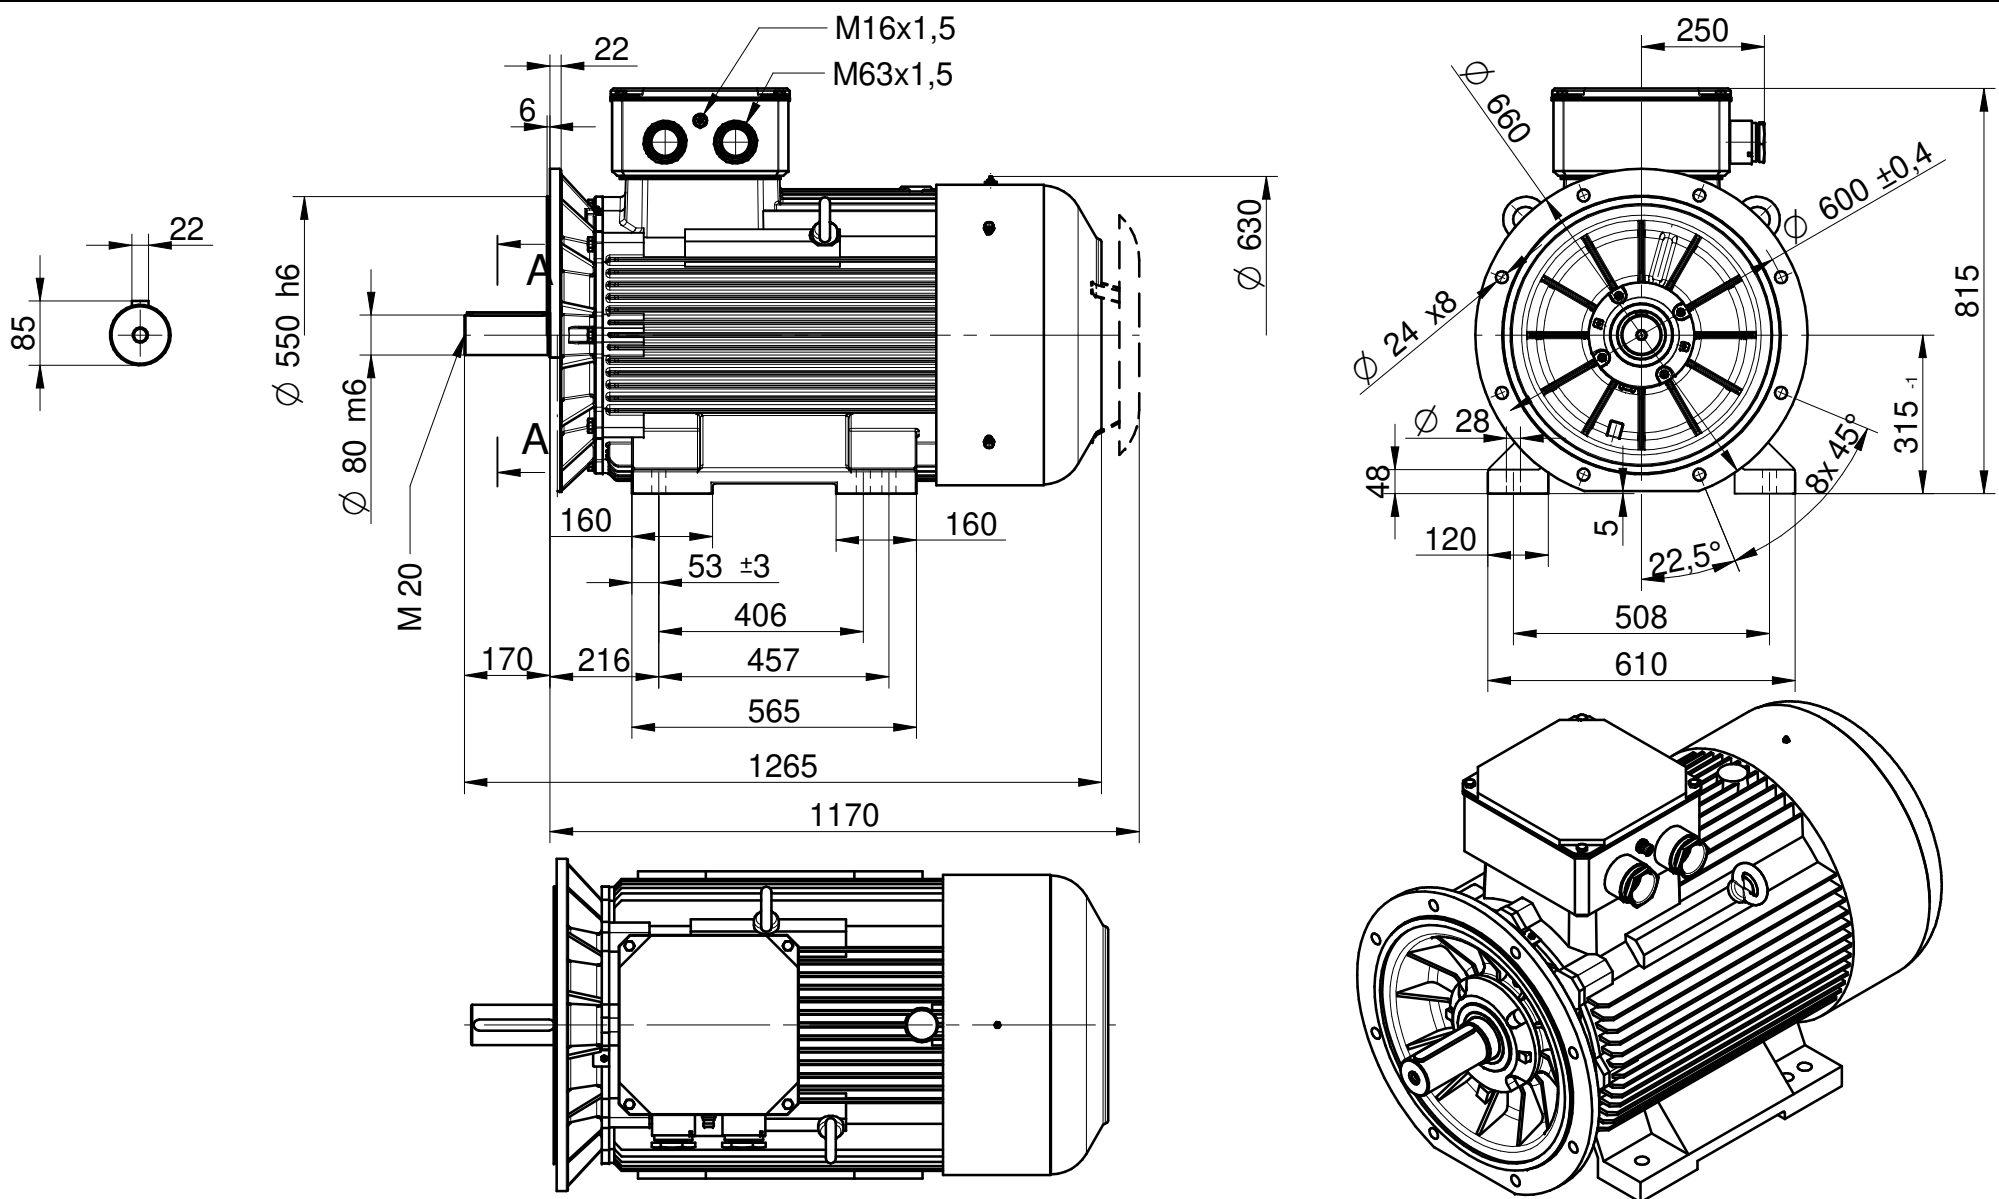

**CELMA**  
**indukta**

*Cantoni*<sup>®</sup>  
GROUP

Motor type

**4SIE315S4-6; M4A; M6A**

2023-05-08

Drawing no.

**S13-557..674-000**

Scale

**1:15**

**CELMA**  
**indukta**

*Cantoni*  
GROUP

Motor type

**4SIEK315S4,6;M4A;M6A**

2023-05-08

Drawing no.

**S13-575..579-000**

Scale

**1:15**

**CELMA**  
indukta

*Cantoni*  
GROUP

Motor type

**4SIEL315S4-6;M4A;M6A**

2023-05-08

Drawing no.

**S13-566...675-000**

Scale

**1:15**