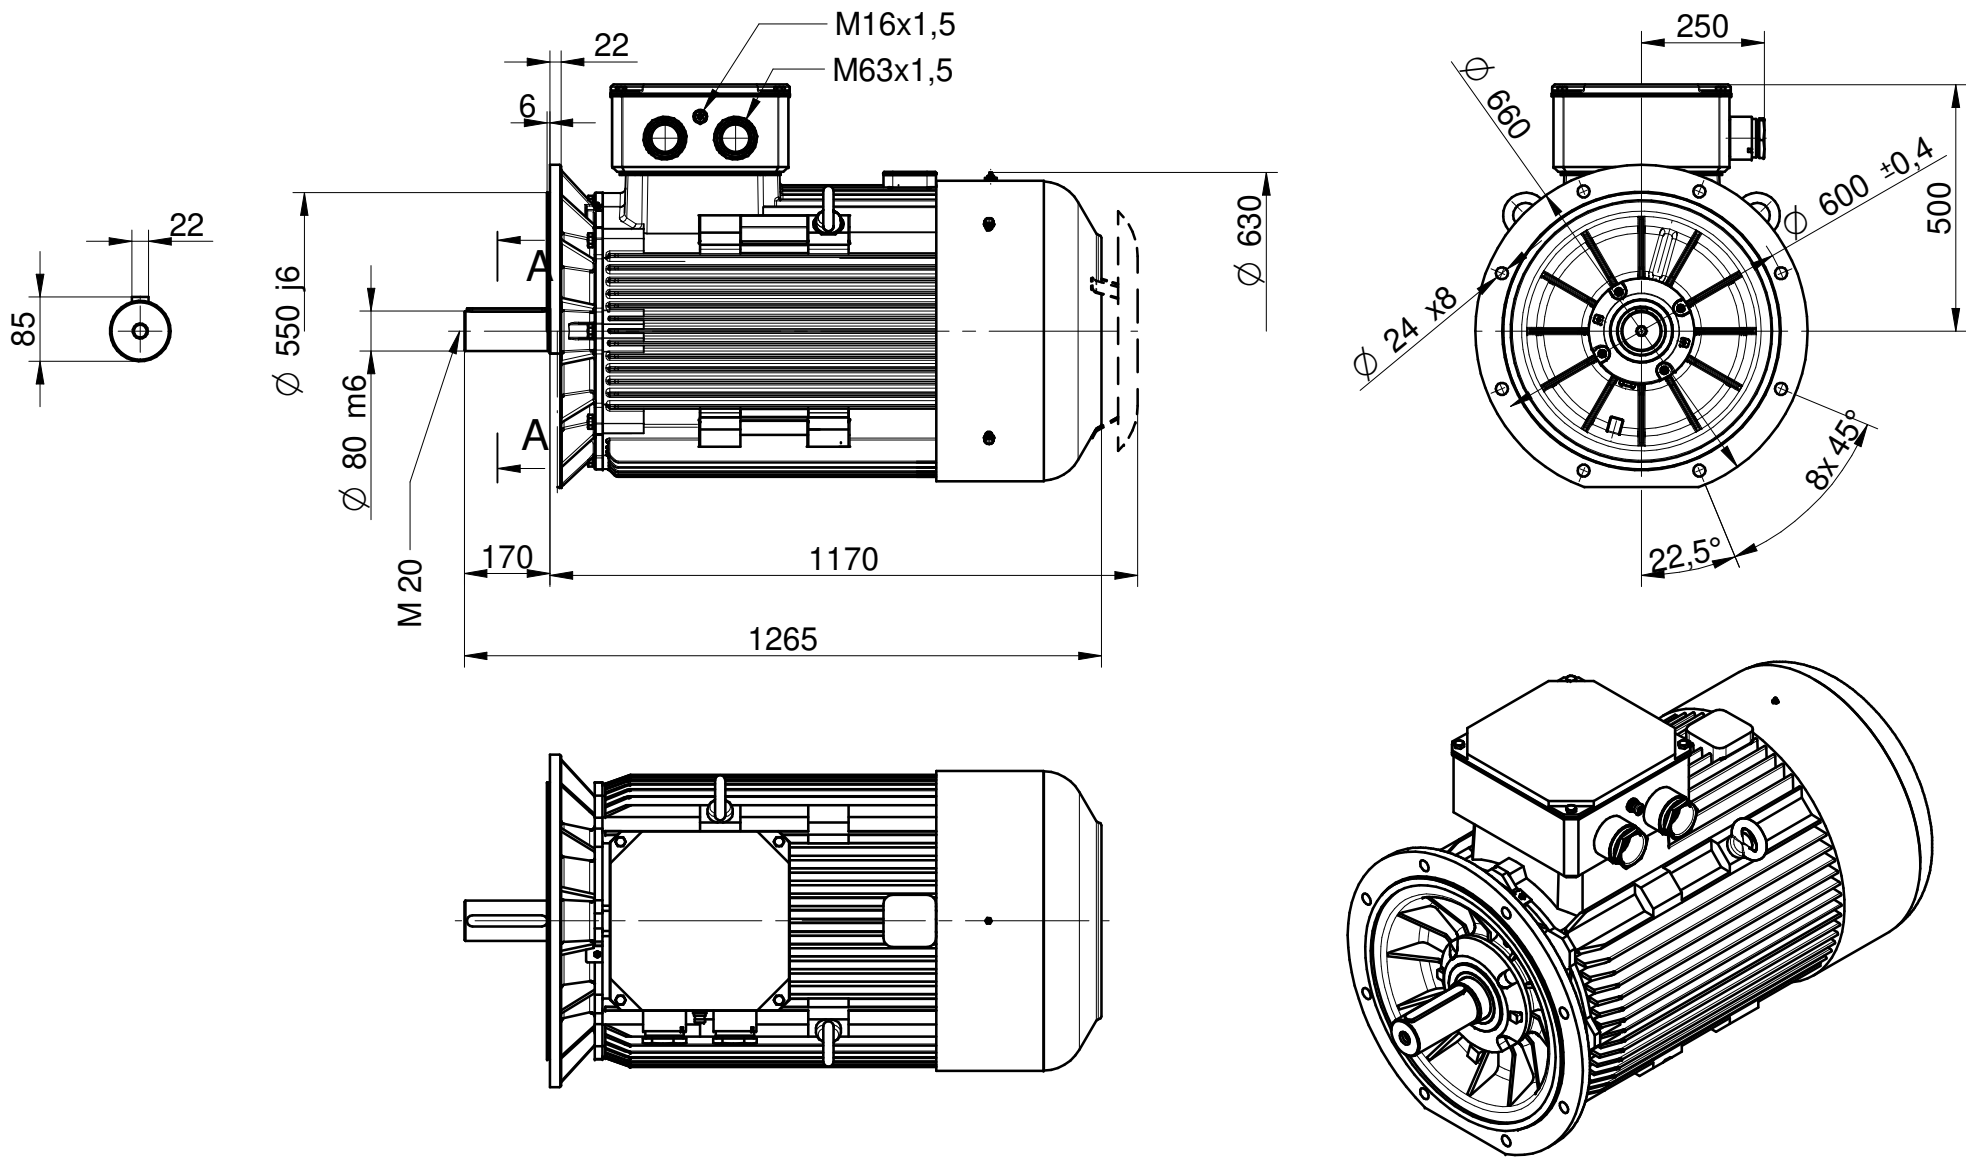

**CELMA**  
**indukta**

*Cantoni*<sup>®</sup>  
GROUP

Motor type

**4SIE315S4-6; M4A; M6A**

2023-05-08

Drawing no.

**S13-557..674-000**

Scale

**1:15**

**CELMA**  
**indukta**

*Cantoni*  
GROUP

Motor type

**4SIEK315S4,6;M4A;M6A**

2023-05-08

Drawing no.

**S13-575..579-000**

Scale

**1:15**

**CELMA**  
indukta

*Cantoni*  
GROUP

Motor type

**4SIEL315S4-6;M4A;M6A**

2023-05-08

Drawing no.

**S13-566...675-000**

Scale

**1:15**